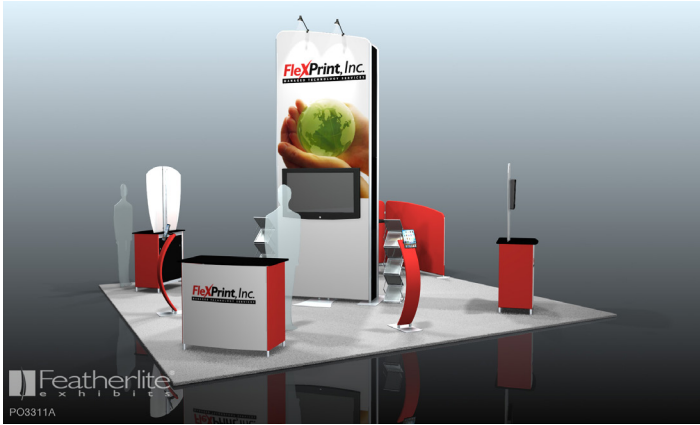

Medallion Island Display (PO3311A)

Medallion is a tension fabric portable display system. It was designed for simplicity and value. The Medallion exhibit system is a lightweight, convenient, portable display system with multiple design possibilities. Its compact aluminum tube frame structure assembles quickly without requiring the use of tools. Uniquely attractive, washable, seamless tension fabric pillowcase graphics slip effortlessly over the frame. There are a host of very affordable and very unique, pre-packaged designs available. The system can be customized to fit your individual trade show exhibiting needs.