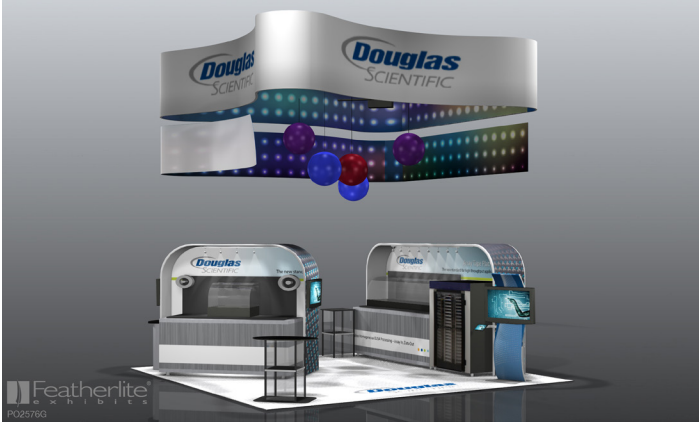

Medallion Island Display (PO2576D)

Medallion is a tension fabric portable display system. It was designed for simplicity and value. The Medallion exhibit system is a lightweight, convenient, portable display system with multiple design possibilities. Its compact aluminum tube frame structure assembles quickly without requiring the use of tools. Uniquely attractive, washable, seamless tension fabric pillowcase graphics slip effortlessly over the frame. There are a host of very affordable and very unique, pre-packaged designs available. The system can be customized to fit your individual trade show exhibiting needs.