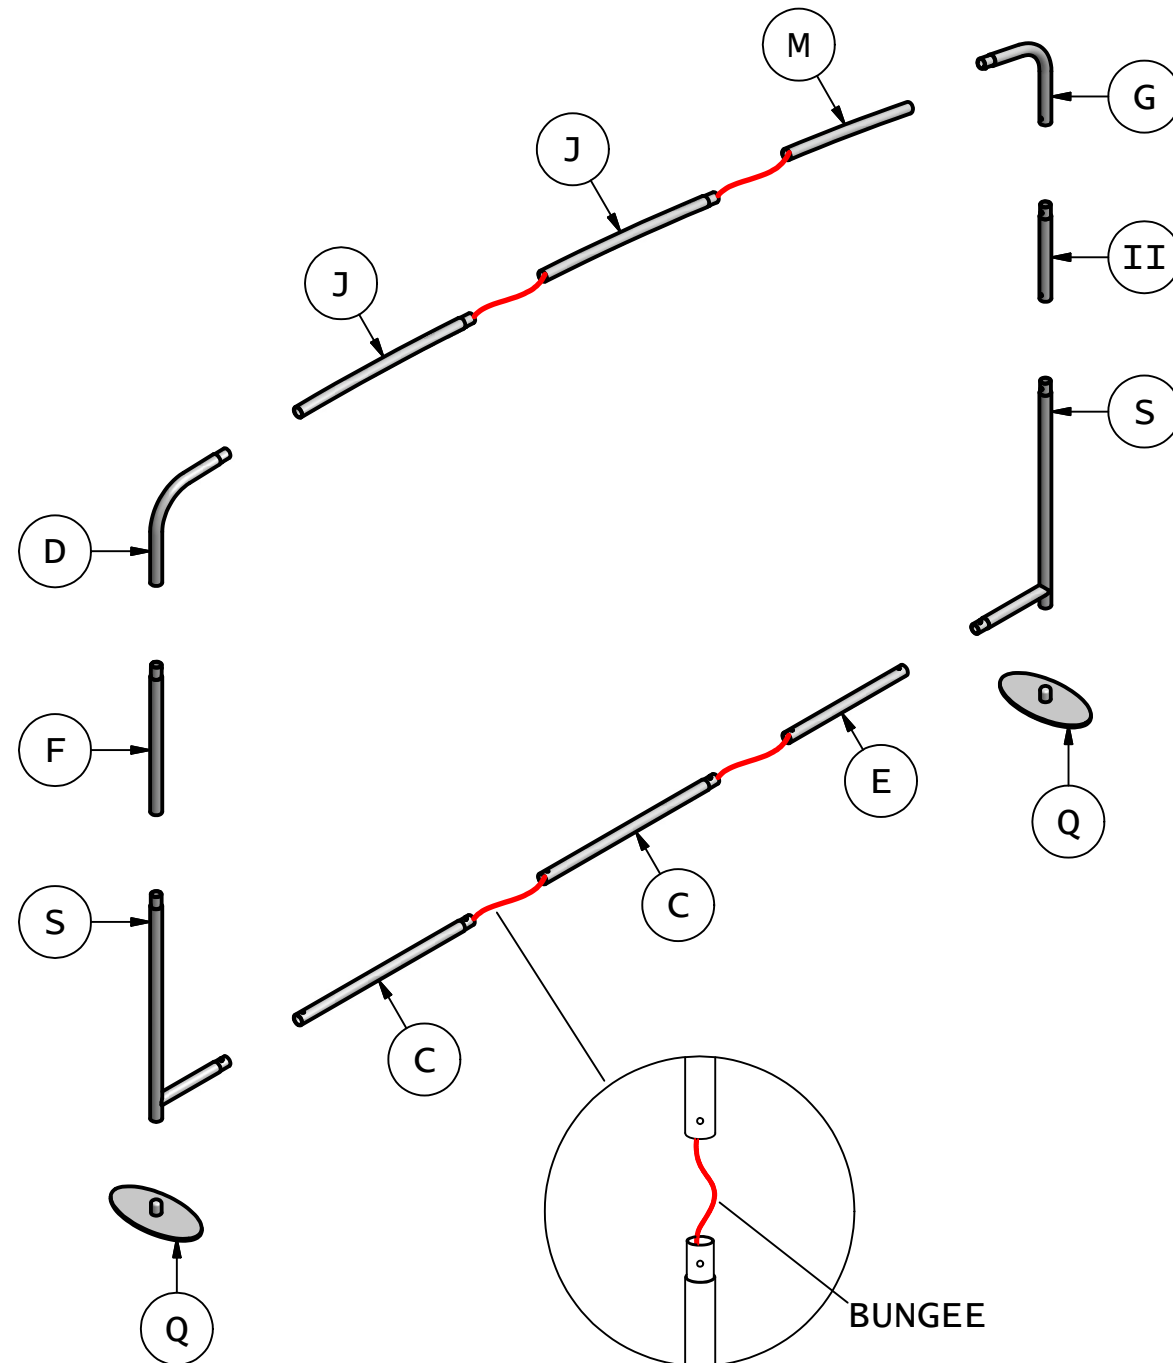

PARTS LIST

ITEM	QTY	PART #	DESCRIPTION
C	2	MDBSC	FRAME SECTION, MEDALLION W/CRIMP VISUAL SIZE 24", ACTUAL SIZE 25.5"
D	1	MDBSD	FRAME SECTION, MEDALLION 92 DEGREE CORNER W/CRIMP
E	1	MDBSE	FRAME SECTION, MEDALLION VISUAL SIZE 17.25" ACTUAL SIZE 17.25
F	1	MDBSF	FRAME SECTION, MEDALLION W/CRIMP VISUAL SIZE 17.25" ACTUAL SIZE 18.75"
G	1	MDBSG	FRAME SECTION, MEDALLION 102 DEGREE CORNER W/CRIMP
J	2	MDBSJ	FRAME SECTION, ARC MEDALLION W/CRIMP VISUAL SIZE 24.04 ACTUAL SIZE 25.54"
M	1	MDBSM	FRAME SECTION, ARC MEDALLION VISUAL SIZE 18.28" ACTUAL SIZE 18.28"
Q	2	MDBSQ	BASE PLATE, MEDALLION 6"x12" W/STUD
S	2	MDBSS	FRAME SECTION, MEDALLION LEG. SHORT W/ CRIMP VISUAL SIZE 27.125" ACTUAL SIZE 28.625"
II	1	MDBSII	FRAME SECTION, MEDALLION W/ CRIMP VISUAL SIZE 10.5" ACTUAL SIZE 12"

ATTENTION:
SOME PARTS ARE BUNGEEED
TOGETHER, DO NOT CUT CORD

ASSEMBLY:

- 1) ASSEMBLE FRAME
- 2) STRETCH FABRIC GRAPHIC OVER
FRAME FROM THE TOP DOWN
MAKING SURE GRAPHIC IS ORIENTATED
CORRECTLY AND ZIPPER IS AT BOTTOM
- 3) STAKE COMPLETED FRAME ON STUDS
OF PREPOSITIONED BASE PLATES
- 4) ATTACH ACCESSORIES