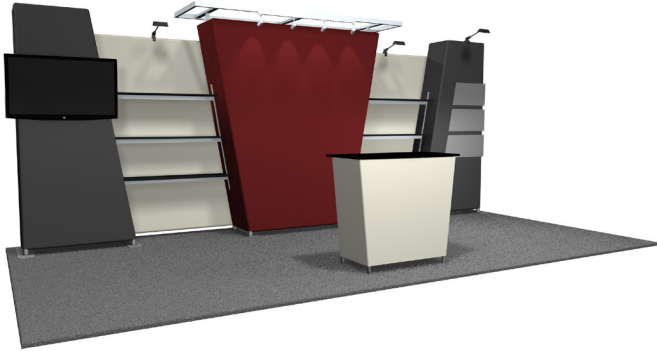

20ft Medallion 2 Display (2009)

Medallion is a tension fabric portable display system. It was designed for simplicity and value. The Medallion exhibit system is a lightweight, convenient, portable display system with multiple design possibilities. Its compact aluminum tube frame structure assembles quickly without requiring the use of tools. Uniquely attractive, washable, seamless tension fabric pillowcase graphics slip effortlessly over the frame. There are a host of very affordable and very unique, pre-packaged designs available. The system can be customized to fit your individual trade show exhibiting needs.

Price: \$11,523.00 (Single-Sided)
\$11,887.00 (Double-Sided)
\$2,240.00 (Front Counter)

Additional:

Replacement Graphics:

• Single-Sided - \$5,456.00

• Double-Sided - \$5,820.00

Monitor Mount Kit - \$600.00

Set of 2 LED Lights - \$440.00 (Single, \$230.00)

Aluminum Canopy - \$950.00

Track Lighting Kit - \$700.00

Laminated Shelves - \$450.00 each

Custom Placard Kit (as shown)* - \$1,200.00

This package includes:

- Vibrant Single-Sided Graphic
- Durable Aluminum Frame
- Shipping Tub w/ Wheels

Accessories

*Customizations of options may cost extra